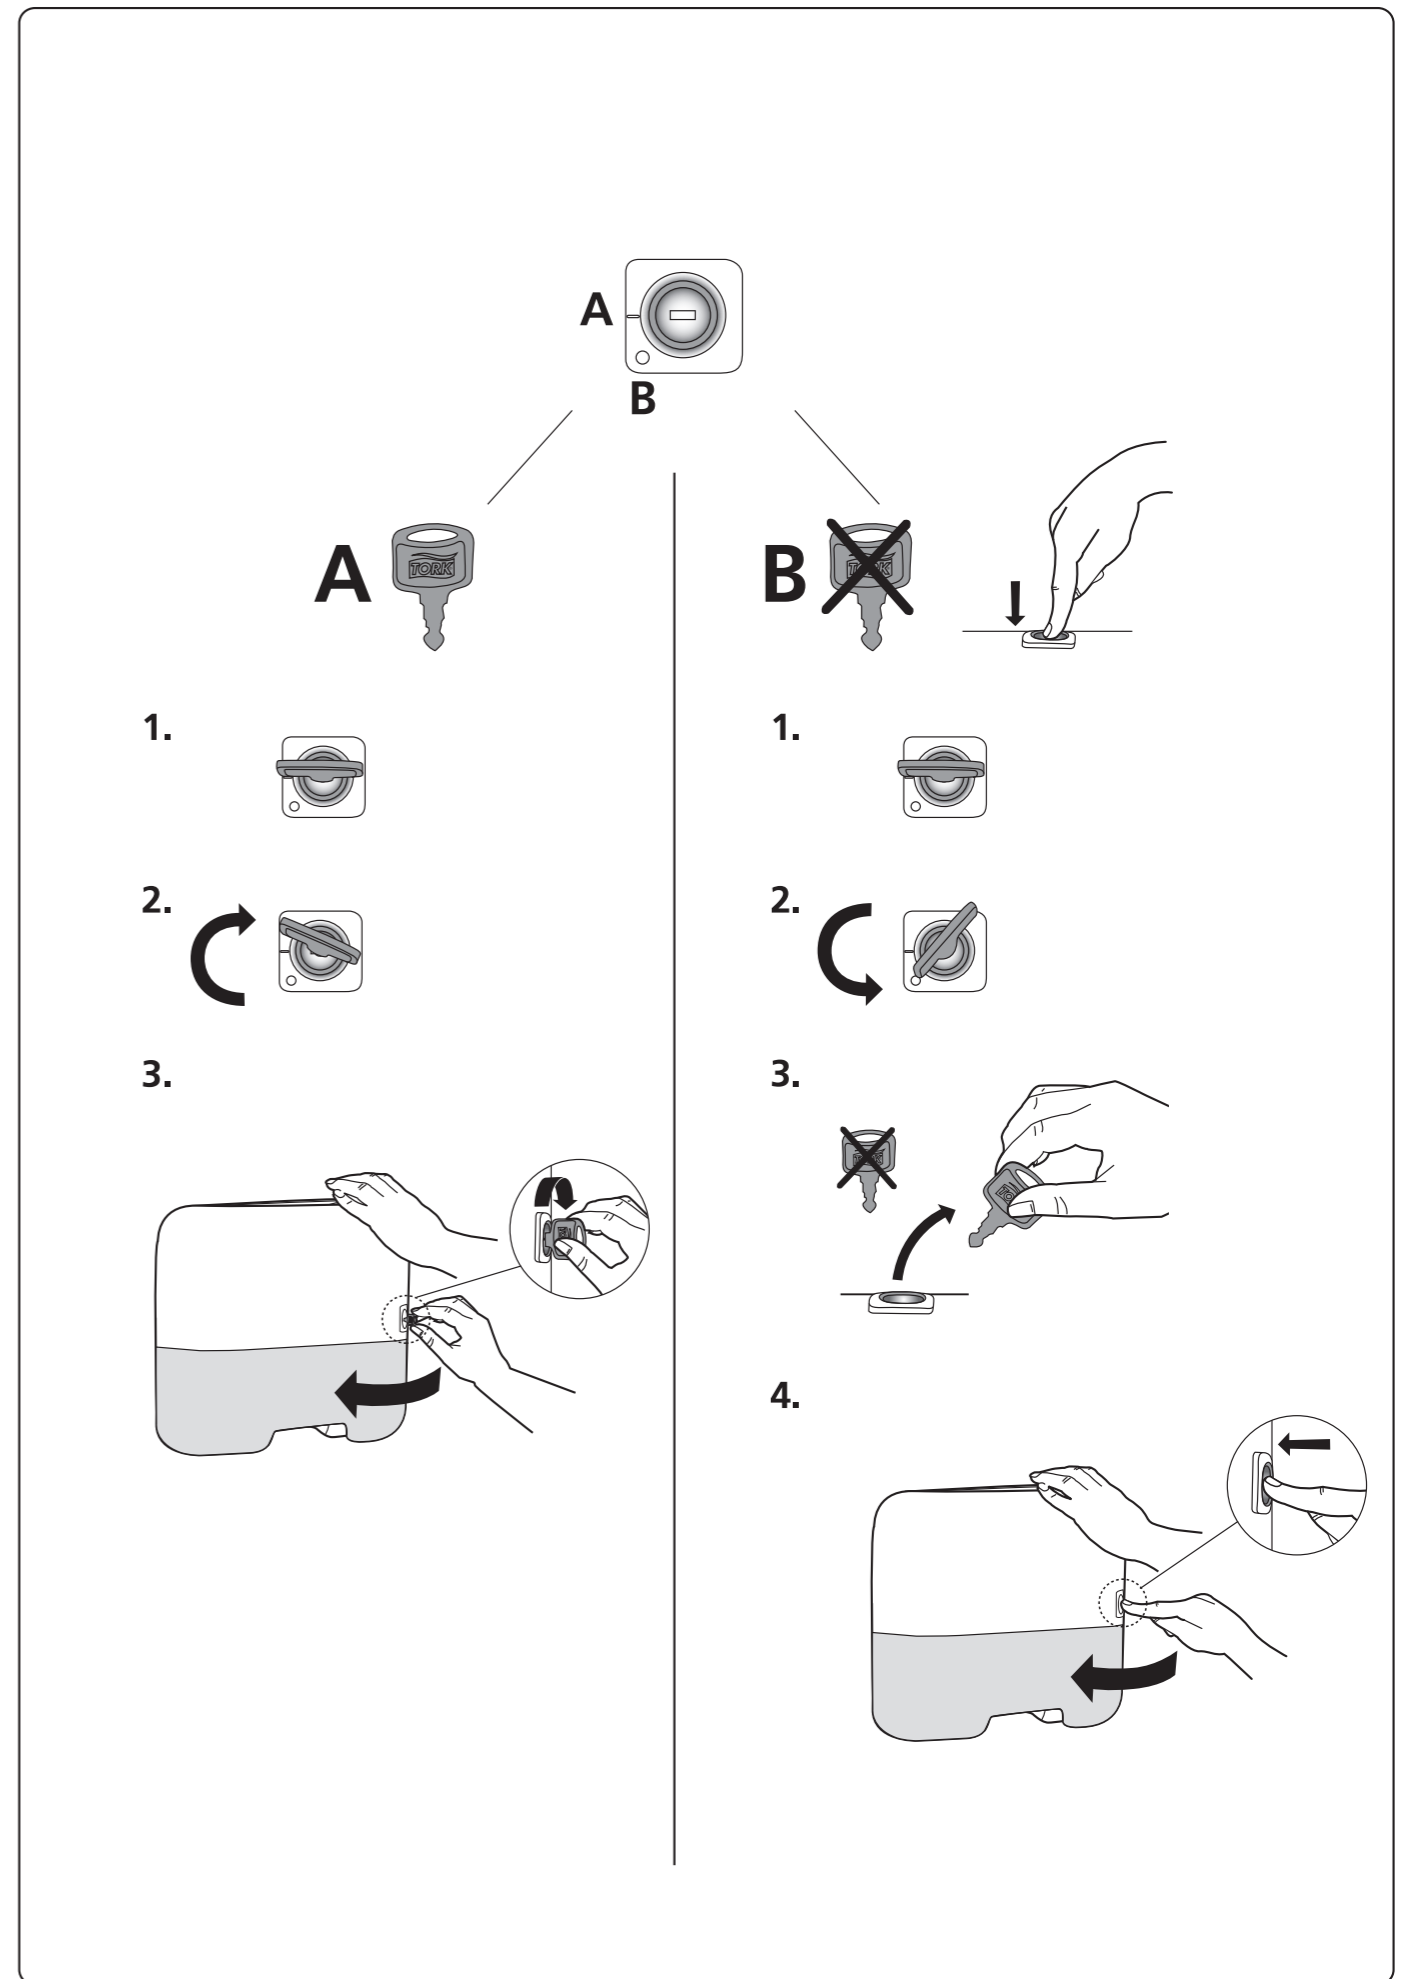

Tork Singlefold/ C-fold Mini Hand Towel Dispenser

H3

Elevation
Design

Cleaning instructions

- Clean dispenser with mild detergent and soft cloth

2.

x 1,5

3.

4.

1.

2.

3.

-  x 4
-  x 4

4.

1.