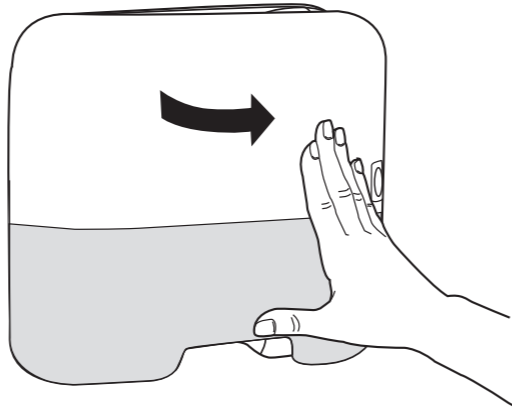

Tork Singlefold/ C-fold Mini Hand Towel Dispenser

H3

Elevation
Design

Cleaning instructions

- Clean dispenser with mild detergent and soft cloth

2.

x 1,5

3.