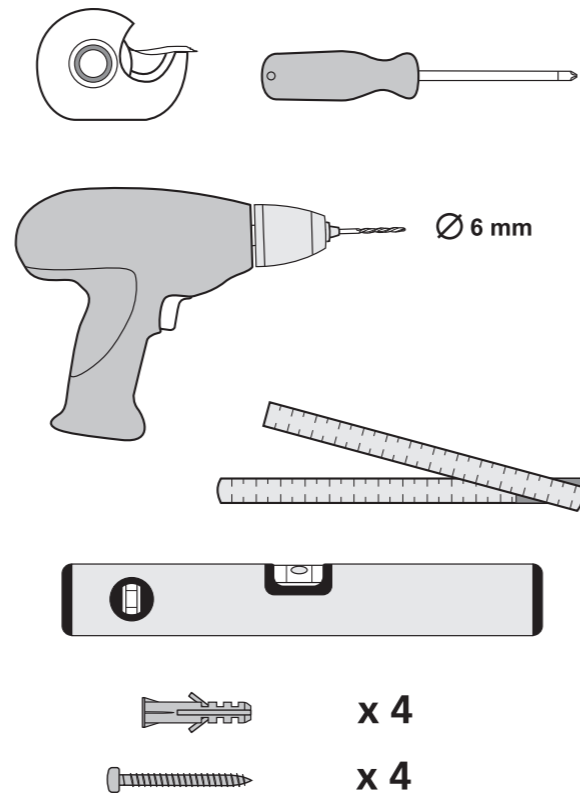

Tork Singlefold/ C-fold Mini Hand Towel Dispenser

H3

Elevation
Design

Cleaning instructions

- Clean dispenser with mild detergent and soft cloth

2.

x 1,5

3.

4.

1.

2.

3.

-  x 4
-  x 4

4.

1.