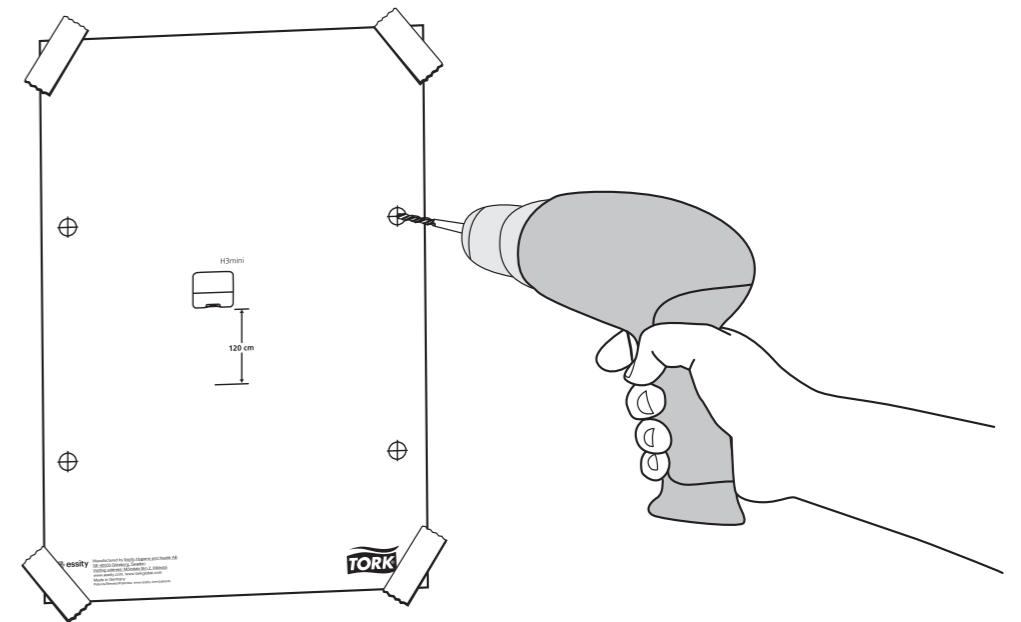

Tork Singlefold/ C-fold Mini Hand Towel Dispenser

H3

Elevation
Design

Cleaning instructions

- Clean dispenser with mild detergent and soft cloth

2.

x 1,5

3.

4.

1.

2.

3.

-  x 4
-  x 4

4.

1.