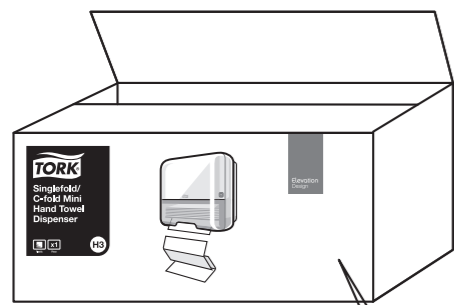

Tork Singlefold/ C-fold Mini Hand Towel Dispenser

H3

Elevation
Design

Cleaning instructions

- Clean dispenser with mild detergent and soft cloth

2.

x 1,5

3.

4.

1.

2.

3.

-  x 4
-  x 4

4.

1.