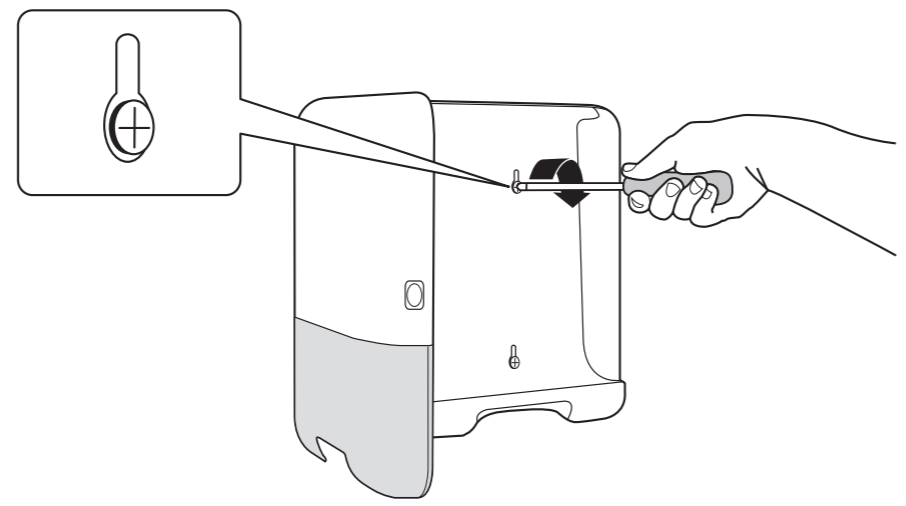

Tork Singlefold/ C-fold Mini Hand Towel Dispenser

H3

Elevation
Design

Cleaning instructions

- Clean dispenser with mild detergent and soft cloth

2.

x 1,5

3.

4.

1.

2.

3.

-  x 4
-  x 4

4.

1.