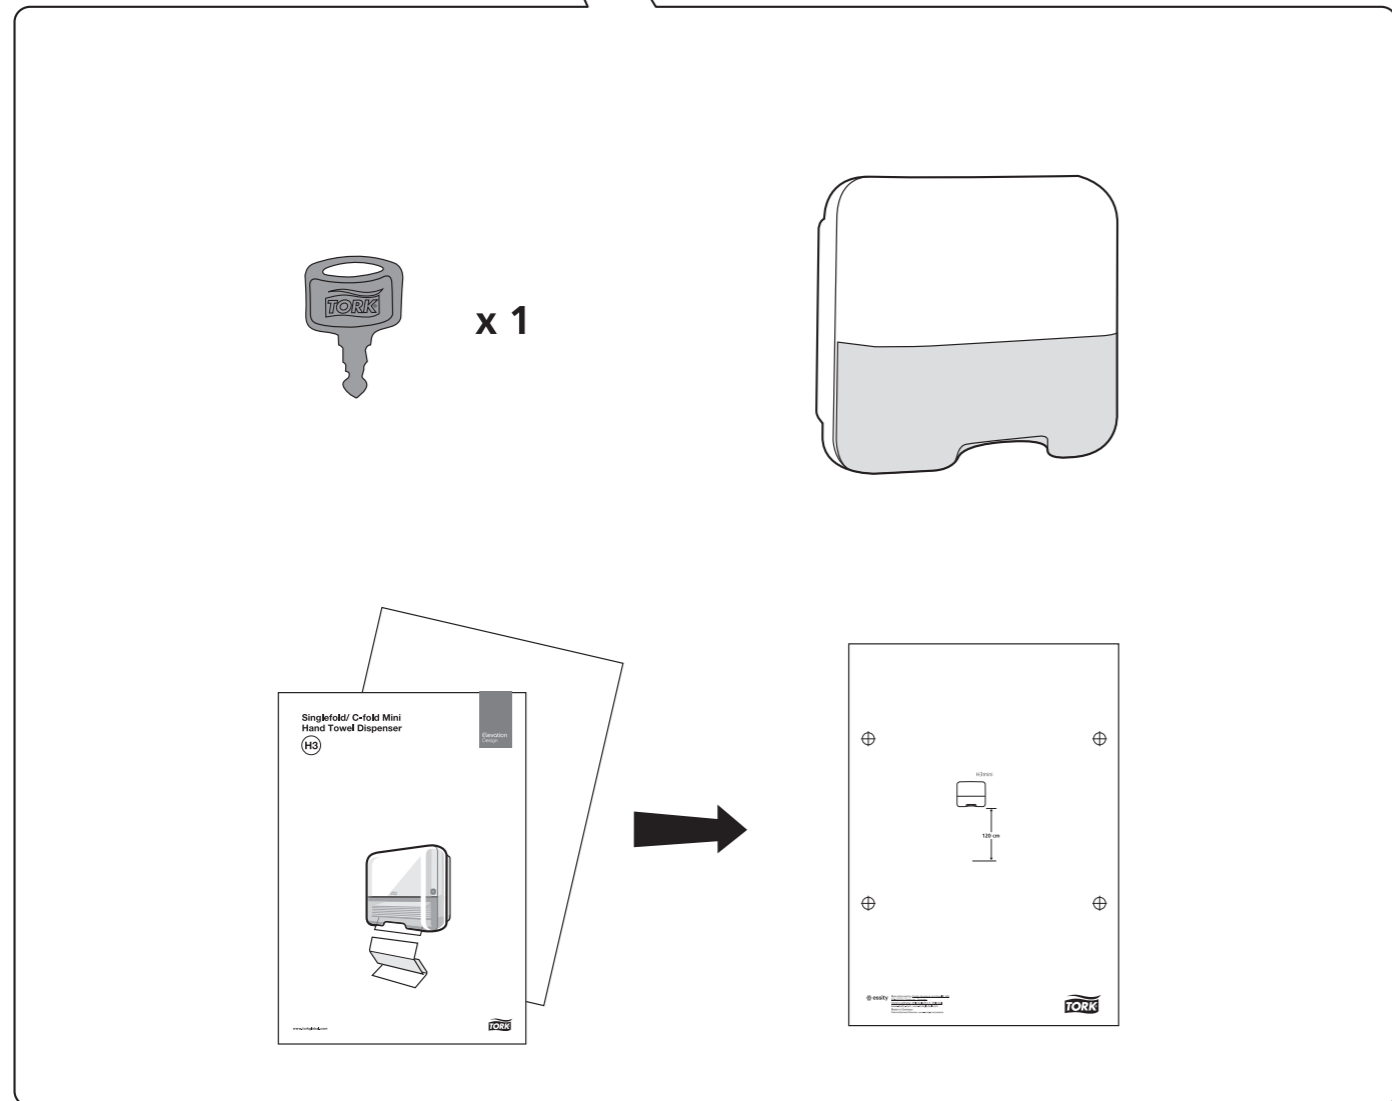

Tork Singlefold/ C-fold Mini Hand Towel Dispenser

H3

Elevation
Design

Cleaning instructions

- Clean dispenser with mild detergent and soft cloth

2.

x 1,5

3.

4.

1.

2.

3.

-  x 4
-  x 4

4.

1.