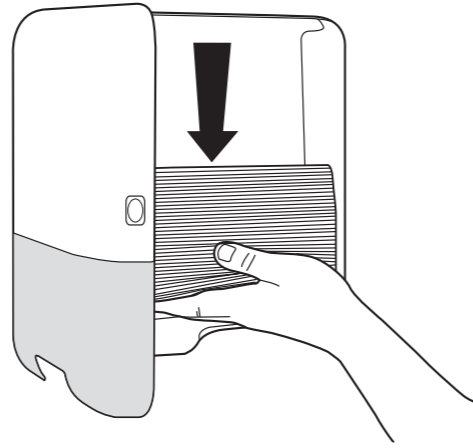

Tork Singlefold/ C-fold Mini Hand Towel Dispenser

H3

Elevation
Design

Cleaning instructions

- Clean dispenser with mild detergent and soft cloth

2.

x 1,5

3.