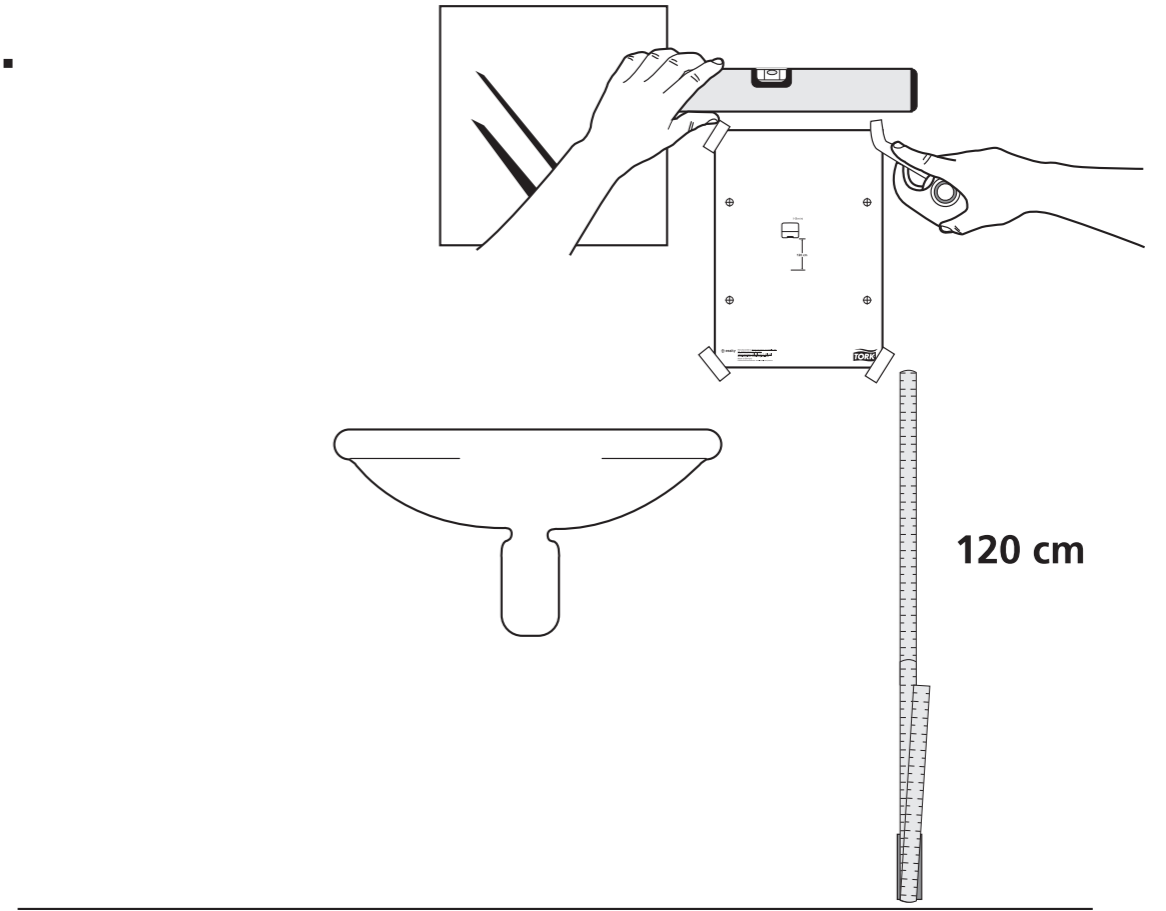

Tork Singlefold/ C-fold Mini Hand Towel Dispenser

H3

Elevation
Design

Cleaning instructions

- Clean dispenser with mild detergent and soft cloth

2.

x 1,5

3.

4.

1.

2.

3.

-  x 4
-  x 4

4.

1.